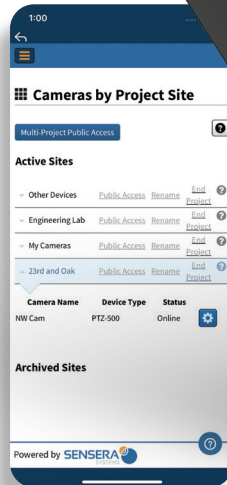

SiteCloud Mobile

Your Jobsite in the Palm of Your Hand

The Sensera Systems SiteCloud™ platform is now available as a dedicated app, making the jobsite even more accessible than ever before.

SiteCloud Mobile provides the same easy-to-use layout you're already used to, with the familiarity of a purpose-built app that leverages the power of your handheld device.

Available for Apple & Android Devices

Download on the
App Store

GET IT ON
Google Play

EASY

Check in on your jobsite in real-time with all the same great features you're familiar with.

FAST

Respond to jobsite questions, issues and LEM logistics in a fraction of the time.

FREE

The SiteCloud Mobile app is free for all Sensera Systems SiteCloud users.

SitePOV

Your Site Camera in Your Pocket

When you need to extend your site coverage, SitePOV provides the flexibility to capture accurate, timely, as-built photos of your construction project. Users can easily capture images with their mobile device's camera and they will be automatically uploaded and organized instantly in your SiteCloud account alongside your other Sensera camera images and video.

SMART

All images automatically time-stamped and 6D geo-referenced.

FLEXIBLE

Capture additional viewpoints around the project for progress monitoring.

INTEGRATED

Align SitePOV Captured images with fixed camera images.