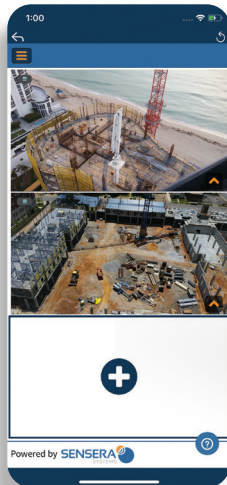

SiteCloud Mobile

Your Jobsite in the Palm of Your Hand

The Sensera Systems SiteCloud™ platform is now available as a dedicated app, making the jobsite even more accessible than ever before.

SiteCloud Mobile provides the same easy-to-use layout you're already used to, with the familiarity of a purpose-built app that leverages the power of your handheld device.

Available for Apple & Android Devices

Download on the
App Store

GET IT ON
Google Play

EASY

Check in on your jobsite in real-time with all the same great features you're familiar with.

FAST

Respond to jobsite questions, issues and LEM logistics in a fraction of the time.

FREE

The SiteCloud Mobile app is free for all Sensera Systems SiteCloud users.

SitePOV

Your Site Camera in Your Pocket

When you need to extend your site coverage, SitePOV provides the flexibility to capture accurate, timely, as-built photos of your construction project. Users can easily capture images with their mobile device's camera and they will be automatically uploaded and organized instantly in your SiteCloud account alongside your other Sensera camera images and video.

SMART

All images automatically time-stamped and 6D geo-referenced.

FLEXIBLE

Capture additional viewpoints around the project for progress monitoring.

INTEGRATED

Align SitePOV Captured images with fixed camera images.