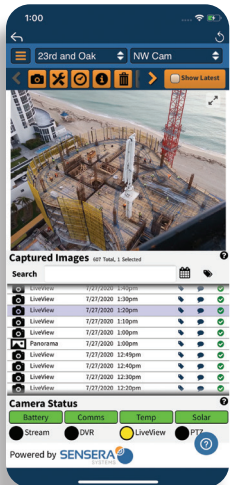

SiteCloud Mobile

Your Jobsite in the Palm of Your Hand

The Sensera Systems SiteCloud™ platform is now available as a dedicated app, making the jobsite even more accessible than ever before.

SiteCloud Mobile provides the same easy-to-use layout you're already used to, with the familiarity of a purpose-built app that leverages the power of your handheld device.

Available for Apple & Android Devices

Download on the
App Store

GET IT ON
Google Play

EASY

Check in on your jobsite in real-time with all the same great features you're familiar with.

FAST

Respond to jobsite questions, issues and LEM logistics in a fraction of the time.

FREE

The SiteCloud Mobile app is free for all Sensera Systems SiteCloud users.

SitePOV

Your Site Camera in Your Pocket

When you need to extend your site coverage, SitePOV provides the flexibility to capture accurate, timely, as-built photos of your construction project. Users can easily capture images with their mobile device's camera and they will be automatically uploaded and organized instantly in your SiteCloud account alongside your other Sensera camera images and video.

Harness the Power of the Sun with SenserAlign

Position your camera's solar panel for optimum sun exposure with SenserAlign. Simply download the app, place your smart device on the solar panel bracket, and follow the on-screen instructions to best orient your solar panel.